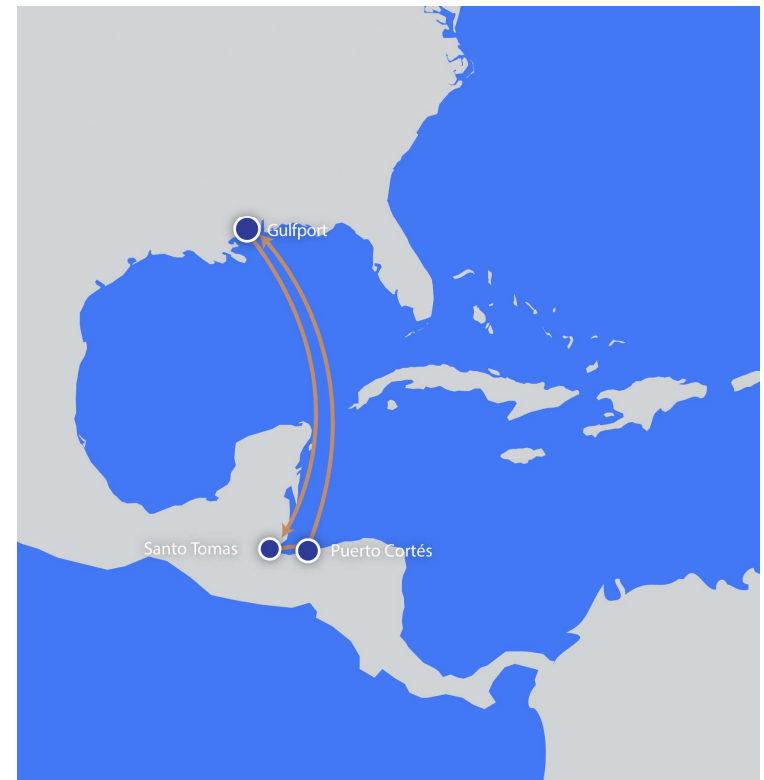

Ocean Transportation Capabilities

GULF SERVICE

	Departs	Day	Arrives	Day	Transit Time
Southbound	Gulfport, MS	Wednesday	Puerto Cortes, HN	Sunday	4 days
	Gulfport, MS	Wednesday	Santo Tomas, GT	Saturday	3 days
Northbound	Puerto Cortes, HN	Sunday	Gulfport, MS	Wednesday	3 days
	Santo Tomas, GT	Saturday	Gulfport, MS	Wednesday	4 days

Note:

- Transit time to El Salvador is 2 days from port of discharge Santo Tomás, Guatemala
- Transit time to Nicaragua is 2 days from port of discharge Puerto Cortes, Honduras

*Subject to border crossing /clearance

● Port Terminals

— Liner / Container Routes