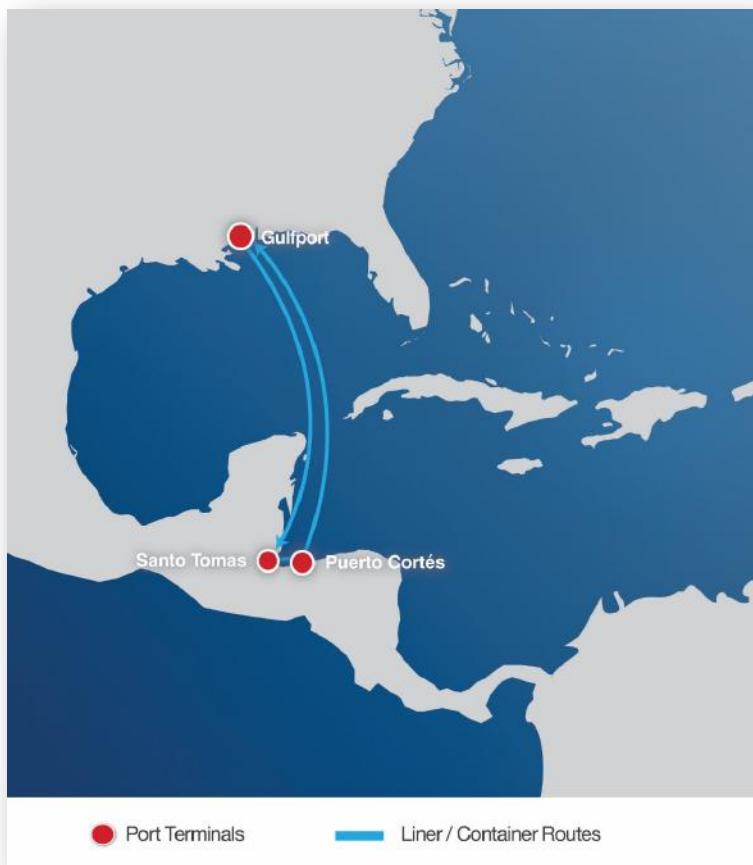

Ocean Transportation Capabilities

GULF SERVICE

Service Frequency and Port Rotation:

	Departs	Day	Arrives	Day	Transit Time
Southbound	Gulfport, MS	Wednesday	Puerto Cortes, HN	Sunday	4 days
	Gulfport, MS	Wednesday	Santo Tomas, GT	Saturday	3 days
Northbound	Puerto Cortes, HN	Sunday	Gulfport, MS	Wednesday	3 days
	Santo Tomas, GT	Saturday	Gulfport, MS	Wednesday	4 days