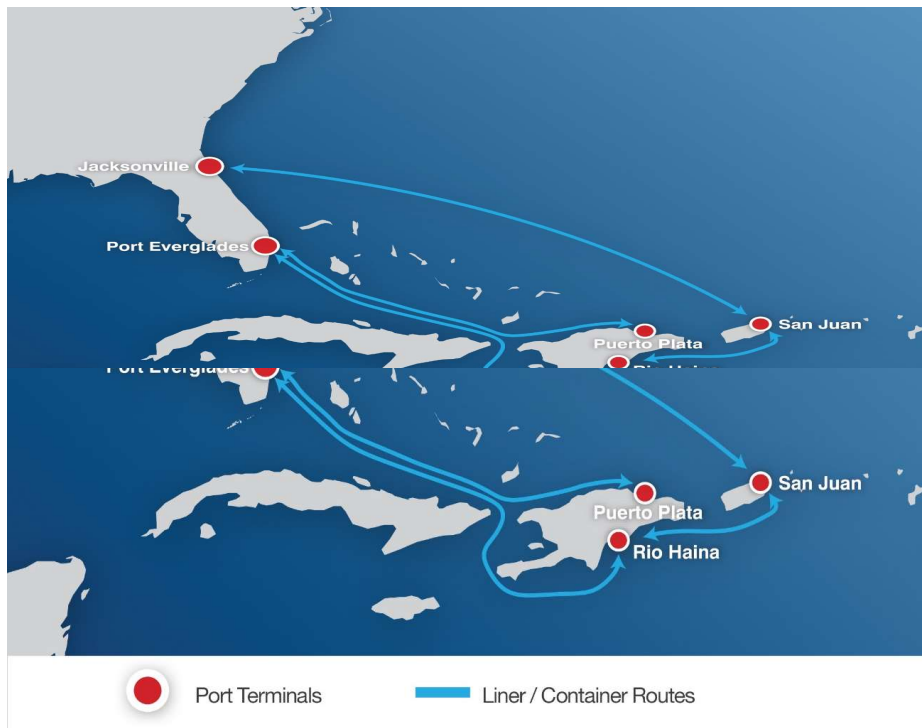

❖ Crowley provides Northbound Service from the USVI to Port Everglades, please call 1-800-Crowley for schedule

Ocean Transportation Capabilities

CARIBBEAN ISLAND / LEEWARD & BVI SERVICE

Service Frequency and Port Rotation:

	Departs:	Departs On:	Arrives:	Arrives On:	Transit Time:
Southbound	Port Everglades, FL	Thursday	Tortola	Monday	4 days
			Virgin Gorda	Monday	4 days
			St. Kitts	Tuesday	5 days
			Antigua	Tuesday	5 days
			Anguilla	Wednesday	6 days
			Montserrat	Wednesday	6 days
			Nevis	Wednesday	6 days
			Saba	Wednesday	6 days
			St. Barts	Wednesday	6 days
			St. Eustacius	Thursday	7 days

Ocean Transportation Capabilities

CENTRAM SERVICE

● Port Terminals — Liner / Container Routes

Service Frequency and Port Rotation:

	Departs:	Departs On:	Arrives:	Arrives On:	Transit Time:
Southbound	Rio Haina, DO	Saturday	Kingston, JM	Tuesday	3 days

Ocean Transportation Capabilities

DOMINICAN REPUBLIC SERVICE

Service Frequency and Port Rotation:

Southbound	Departs:	Departs On:	Arrives:	Arrives On:	Transit Time:
	Port Everglades, FL	Sunday	Rio Haina, DO	Wednesday	3 days
Miami, FL	Wednesday	Sunday		4 days	