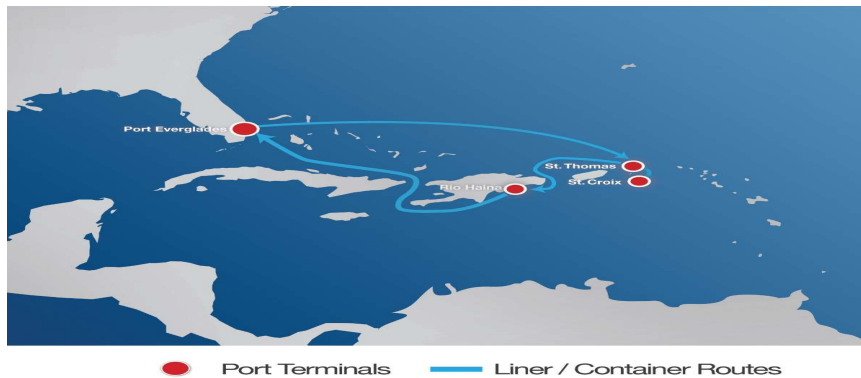

Ocean Transportation Capabilities

ISLAND SERVICE

Service Frequency and Port Rotation:

Southbound	Departs:	Departs On:	Arrives:	Arrives On:	Transit Time:
	Port Everglades, FL	Thursday	St. Thomas	Sunday	3 days
			St. Croix	Monday	4 days
Rio Haina, DO			Sunday	10 days	

Northbound	Departs:	Departs On:	Arrives:	Arrives On:	Transit Time:
	Rio Haina, DO	Sunday	Port Everglades	Wednesday	3 days

❖ Crowley provides Northbound Service from the USVI to Port Everglades, please call 1-800-Crowley for schedule