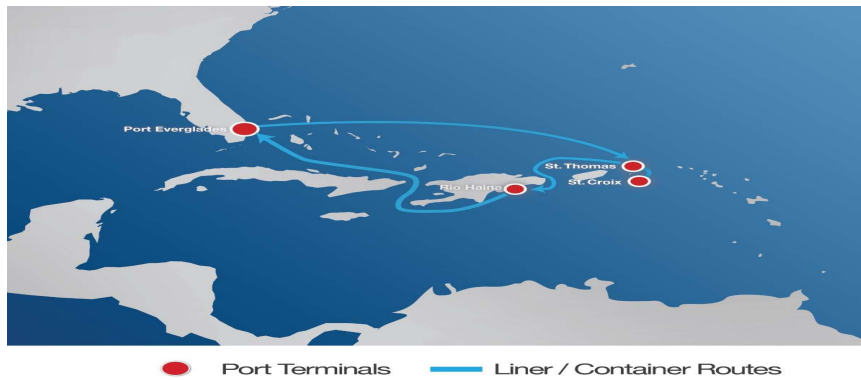

Ocean Transportation Capabilities

ISLAND SERVICE

Service Frequency and Port Rotation:

Southbound	Departs:	Departs On:	Arrives:	Arrives On:	Transit Time:
	Port Everglades, FL	Thursday	St. Thomas	Sunday	3 days
			St. Croix	Monday	4 days
Rio Haina, DO			Sunday	10 days	

Northbound	Departs:	Departs On:	Arrives:	Arrives On:	Transit Time:
	Rio Haina, DO	Sunday	Port Everglades	Wednesday	3 days

❖ Crowley provides Northbound Service from the USVI to Port Everglades, please call 1-800-Crowley for schedule