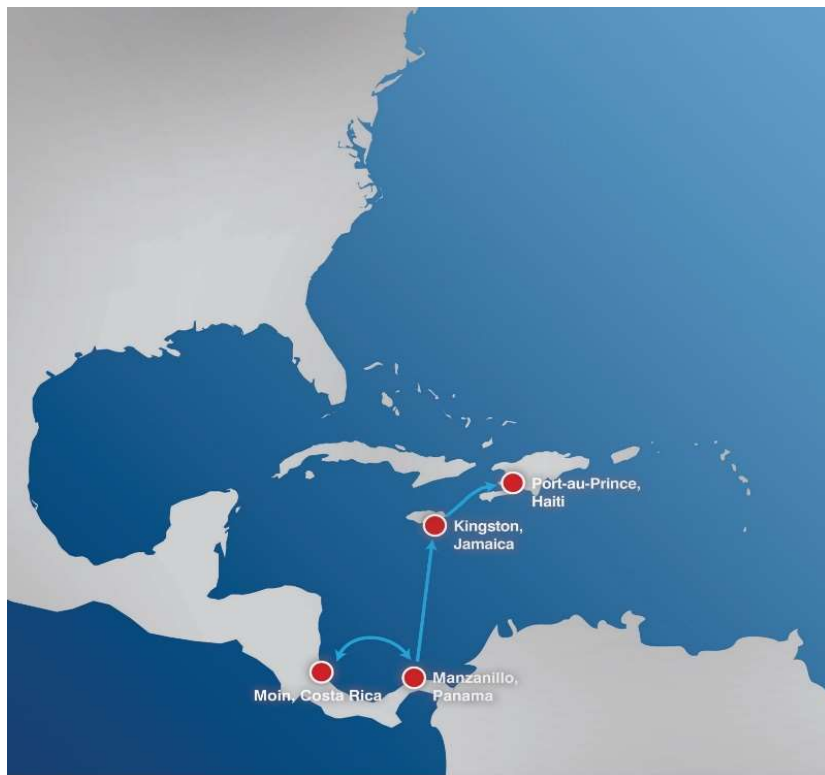

Northbound	Departs:	Departs On:	Arrives:	Arrives On:	Transit Time:
	Montego Bay, JM	Wednesday	Miami, FL	Wednesday	7 days
Kingston, JM	Mondays			2 days	

Ocean Transportation Capabilities

GRAND CAYMAN SERVICE

Service Frequency and Port Rotation:

Southbound	Departs:	Departs On:	Arrives:	Arrives On:	Transit Time
	Port Everglades, FL		Monday	Grand Cayman	Wednesday
		Thursday	Saturday		2 Days

Northbound	Departs:	Departs On:	Arrives:	Arrives On:	Transit Time
	Grand Cayman		Sunday	Port Everglades, FL	Tuesday

Ocean Transportation Capabilities

GUYANA SERVICE

● Port Terminals — Liner / Container Routes

● Port Terminals — Liner / Container Routes

Service Frequency and Port Rotation:

Southbound	Departs:	Departs On:	Arrives:	Arrives On:	Transit Time:
	Kingston, JM	Friday	Caucedo, DO	Sunday	2 days
			Rio Haina, DO	Monday	3 days
			Point Lisas, TT	Saturday	8 days
Guyana			Monday	10 days	

Northbound	Departs:	Departs On:	Arrives:	Arrives On:	Transit Time:
	Point Lisas, TT	Sunday	Kingston, JM	Thursday	11 days
Guyana	Tuesday	9 days			

Ocean Transportation Capabilities

COSTA RICA & PANAMA / JAMAICA & HAITI SERVICE