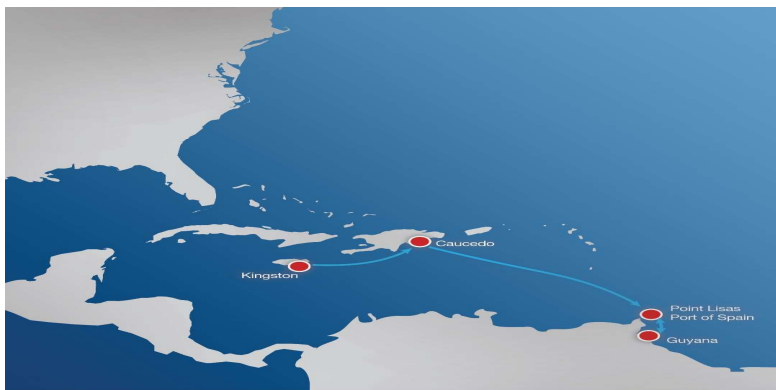

Northbound	Departs:	Departs On:	Arrives:	Arrives On:	Transit Time:
	Montego Bay, JM	Wednesday	Miami, FL	Wednesday	7 days
Kingston, JM	Mondays			2 days	

Ocean Transportation Capabilities

GRAND CAYMAN SERVICE

Service Frequency and Port Rotation:

Southbound	Departs:	Departs On:	Arrives:	Arrives On:	Transit Time
	Port Everglades, FL		Monday	Grand Cayman	Wednesday
		Thursday	Saturday		2 Days

Northbound	Departs:	Departs On:	Arrives:	Arrives On:	Transit Time
	Grand Cayman		Sunday	Port Everglades, FL	Tuesday

Ocean Transportation Capabilities

GUYANA SERVICE

● Port Terminals — Liner / Container Routes

● Port Terminals — Liner / Container Routes

Service Frequency and Port Rotation:

Southbound	Departs:	Departs On:	Arrives:	Arrives On:	Transit Time:
	Kingston, JM	Friday	Caucedo, DO	Sunday	2 days
			Rio Haina, DO	Monday	3 days
			Point Lisas, TT	Saturday	8 days
Guyana			Monday	10 days	