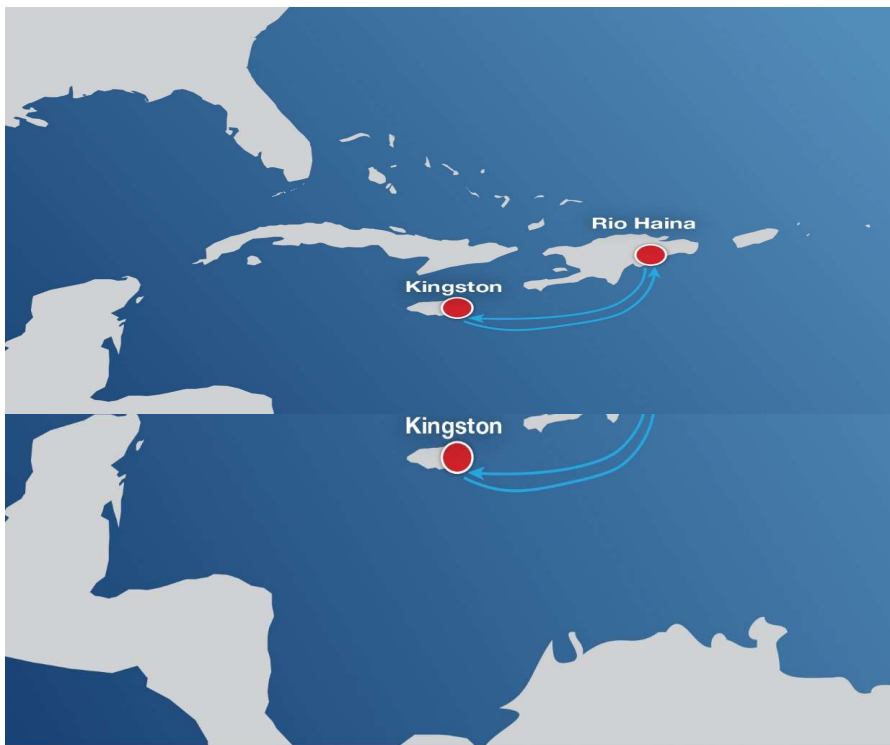

Ocean Transportation Capabilities

PUERTO RICO / ISLANDS SERVICE

● Port Terminals — Liner / Container Routes

● Port Terminals — Liner / Container Routes

Service Frequency and Port Rotation:

Southbound	Departs:	Departs On:	Arrives:	Arrives On:	Transit Time:
	San Juan, PR	Saturday	St. Thomas	Sunday	1 day
		St. Croix	Monday	2 days	

❖ Crowley provides Northbound Service from the USVI to Port Everglades, please call 1-800-Crowley for schedule

Ocean Transportation Capabilities

CARIBBEAN ISLAND / LEEWARD & BVI SERVICE

Service Frequency and Port Rotation:

	Departs:	Departs On:	Arrives:	Arrives On:	Transit Time:
Southbound	Port Everglades, FL	Thursday	Tortola	Monday	4 days
			Virgin Gorda	Monday	4 days
			St. Kitts	Tuesday	5 days
			Antigua	Tuesday	5 days
			Anguilla	Wednesday	6 days
			Montserrat	Wednesday	6 days
			Nevis	Wednesday	6 days
			Saba	Wednesday	6 days
			St. Barts	Wednesday	6 days
			St. Eustacius	Thursday	7 days

Ocean Transportation Capabilities

CENTRAM SERVICE

● Port Terminals — Liner / Container Routes

Service Frequency and Port Rotation:

	Departs:	Departs On:	Arrives:	Arrives On:	Transit Time:
Southbound	Rio Haina, DO	Saturday	Kingston, JM	Tuesday	3 days