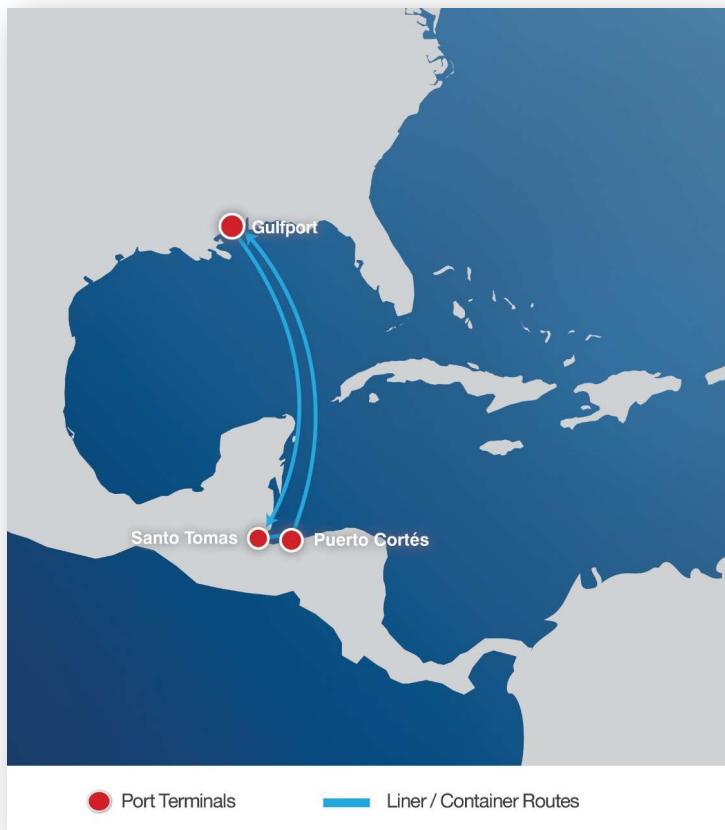

Ocean Transportation Capabilities

GULF SERVICE

Service Frequency and Port Rotation:

	Departs:	Departs On:	Arrives:	Arrives On:	Transit Time:
Southbound	Gulfport, MS	Wednesday	Puerto Cortes, HN	Sunday	4 days
			Santo Tomas, GT	Saturday	3 days
Northbound	Puerto Cortes, HN	Sunday	Gulfport, MS	Wednesday	3 days
	Santo Tomas, GT	Saturday			4 days