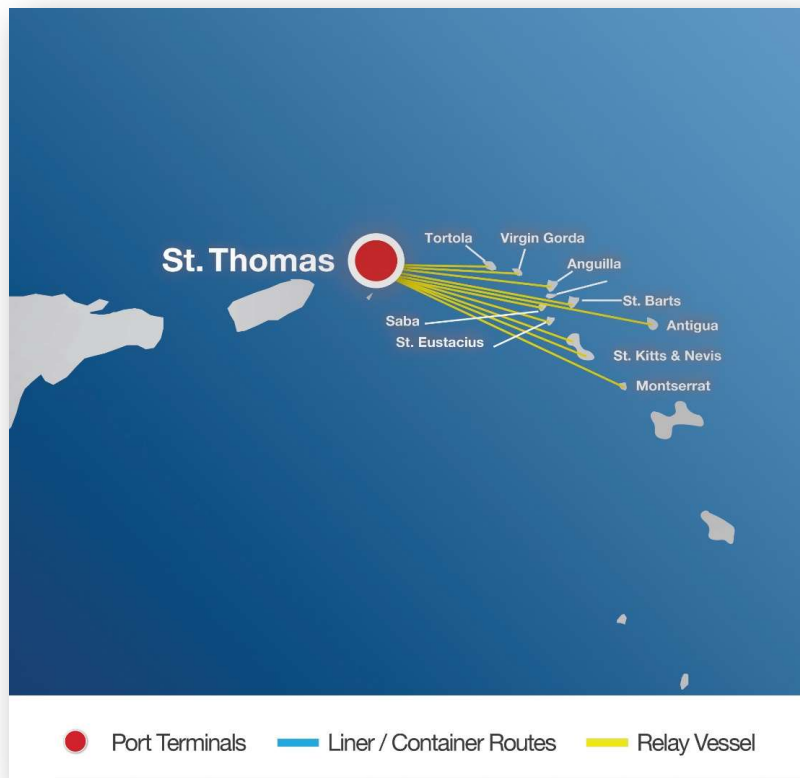

Ocean Transportation Capabilities

CARIBBEAN ISLAND / LEEWARD & BVI SERVICE

Service Frequency and Port Rotation:

	Departs:	Departs On:	Arrives:	Arrives On:	Transit Time:
Southbound	Port Everglades, FL	Thursday	Tortola	Monday	4 days
			Virgin Gorda	Monday	4 days
			St. Kitts	Tuesday	5 days
			Antigua	Tuesday	5 days
			Anguilla	Wednesday	6 days
			Montserrat	Wednesday	6 days
			Nevis	Wednesday	6 days
			Saba	Wednesday	6 days
			St. Barts	Wednesday	6 days
			St. Eustacius	Thursday	7 days