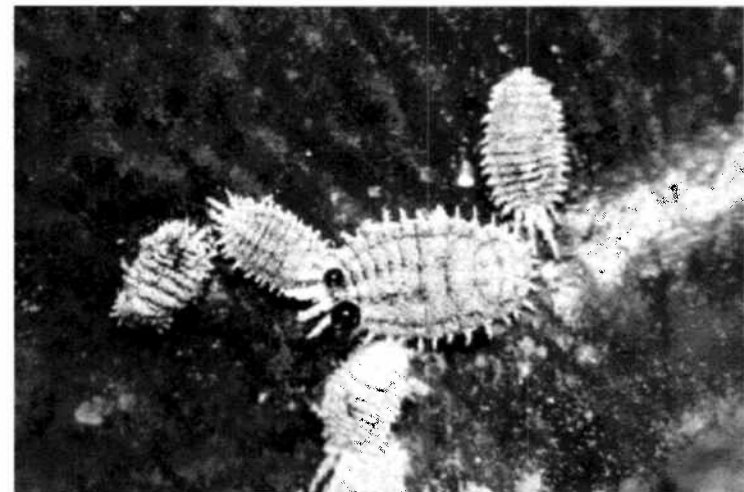

## What is a highly mobile pest?

- A pest that is likely to move from its host to other commodities or its environment during reconditioning/restacking.
- Often able to jump or fly
- Sometimes life stage dependent