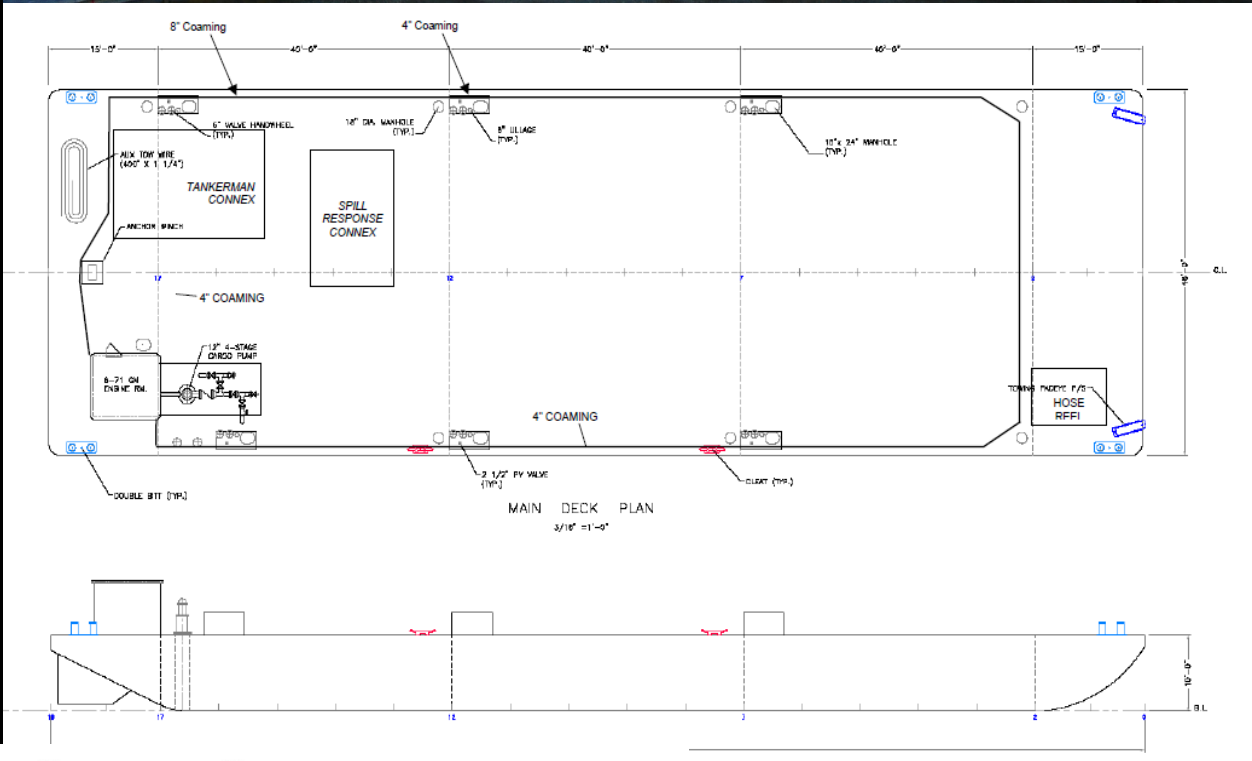

Barge BC-152

CROWLEY[®]
People Who Know[™]

Barge BC-152

Official No./Flag:	507674/USA
Home Port:	San Francisco, CA
Year Built:	1967
GRT:	629
Length:	150
Breadth:	48
Depth:	9.6
Cargo Capacity BBLs:	10,007
Tanks:	1 P: 1674 BBLs 1 S: 1662 BBLs 2 P: 1680 BBLs 2 S: 1662 BBLs 3 P/S: 1677 BBLs 3 P/S: 1652 BBLs
COI Route Permitted:	Near Coastal
Cargo:	A