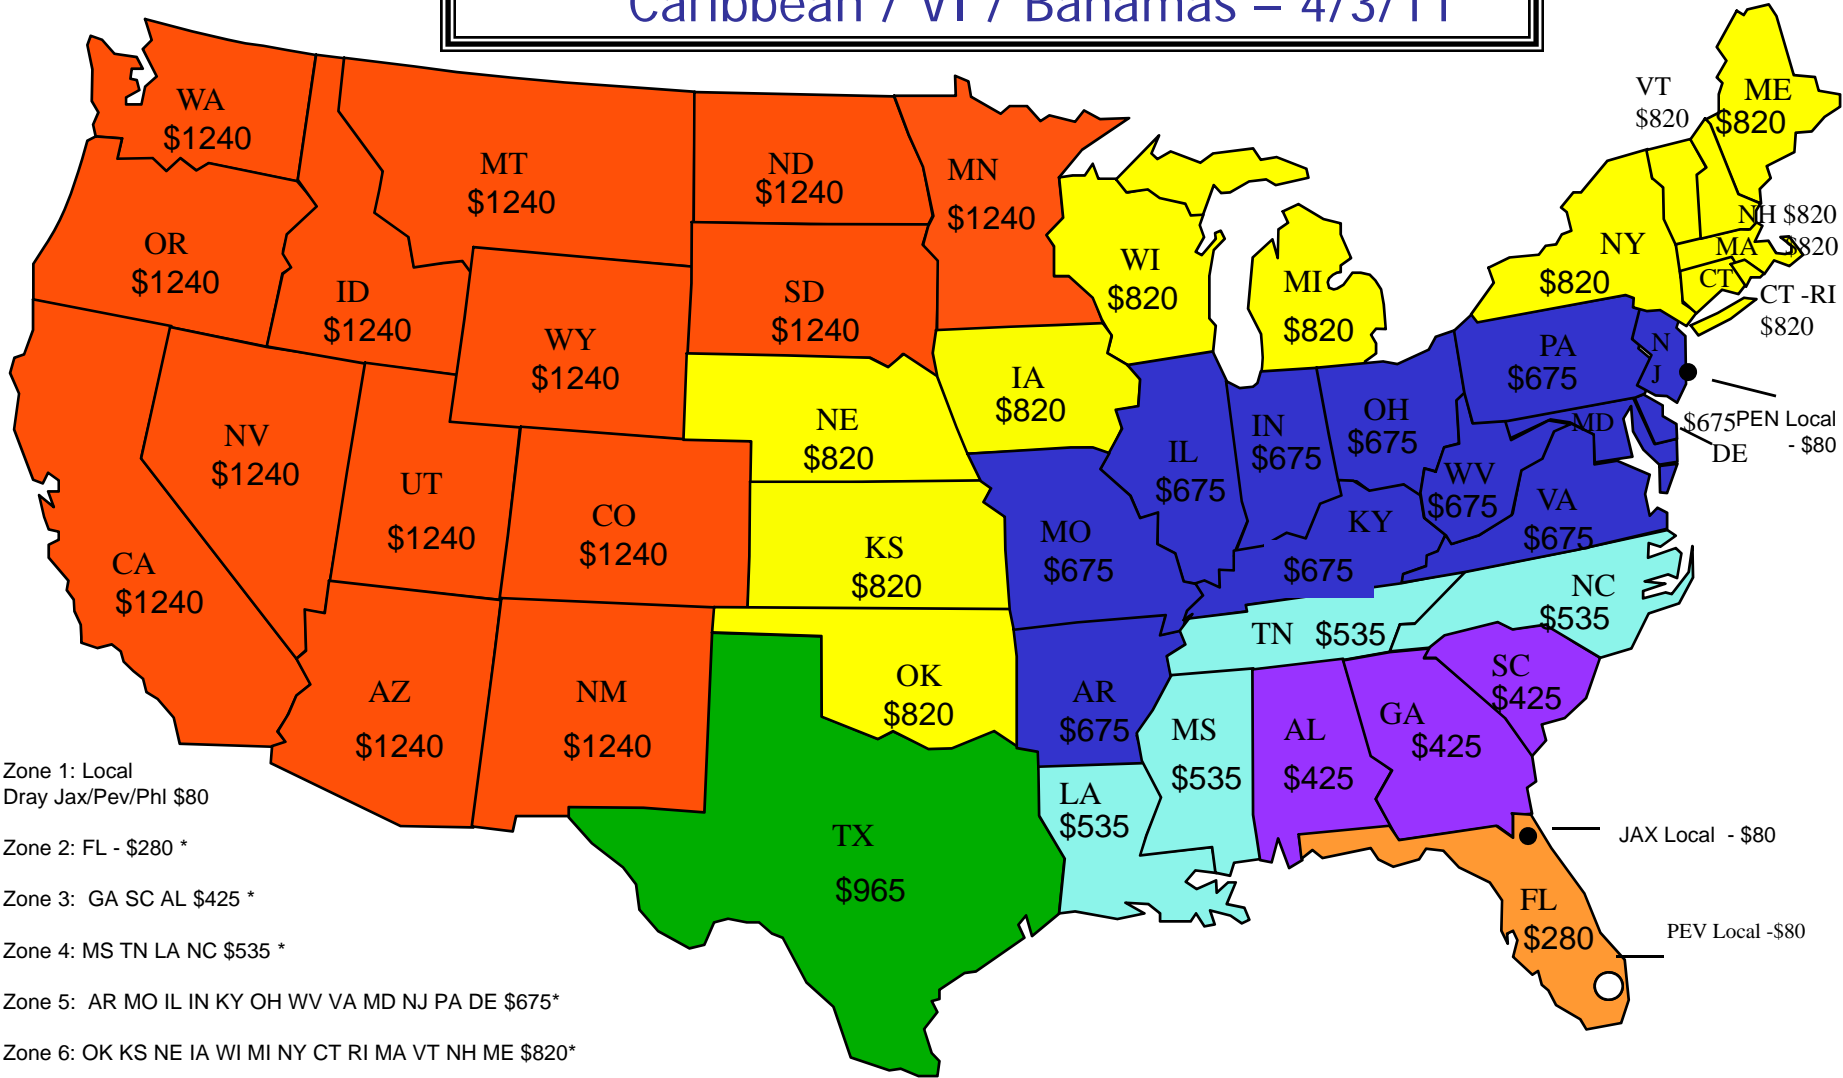

# Intermodal Fuel Surcharges

Caribbean / VI / Bahamas – 4/3/11

Zone 1: Local  
Dray Jax/Pev/Phi \$80

Zone 2: FL - \$280 \*

Zone 3: GA SC AL \$425 \*

Zone 4: MS TN LA NC \$535 \*

Zone 5: AR MO IL IN KY OH WV VA MD NJ PA DE \$675\*

Zone 6: OK KS NE IA WI MI NY CT RI MA VT NH ME \$820\*

Zone 7: TX - \$965 \*

Zone 8: CD and all others \$1240\*

Effective: 4/3/11\*

**CROWLEY**

Updated  
3/3/11 \*