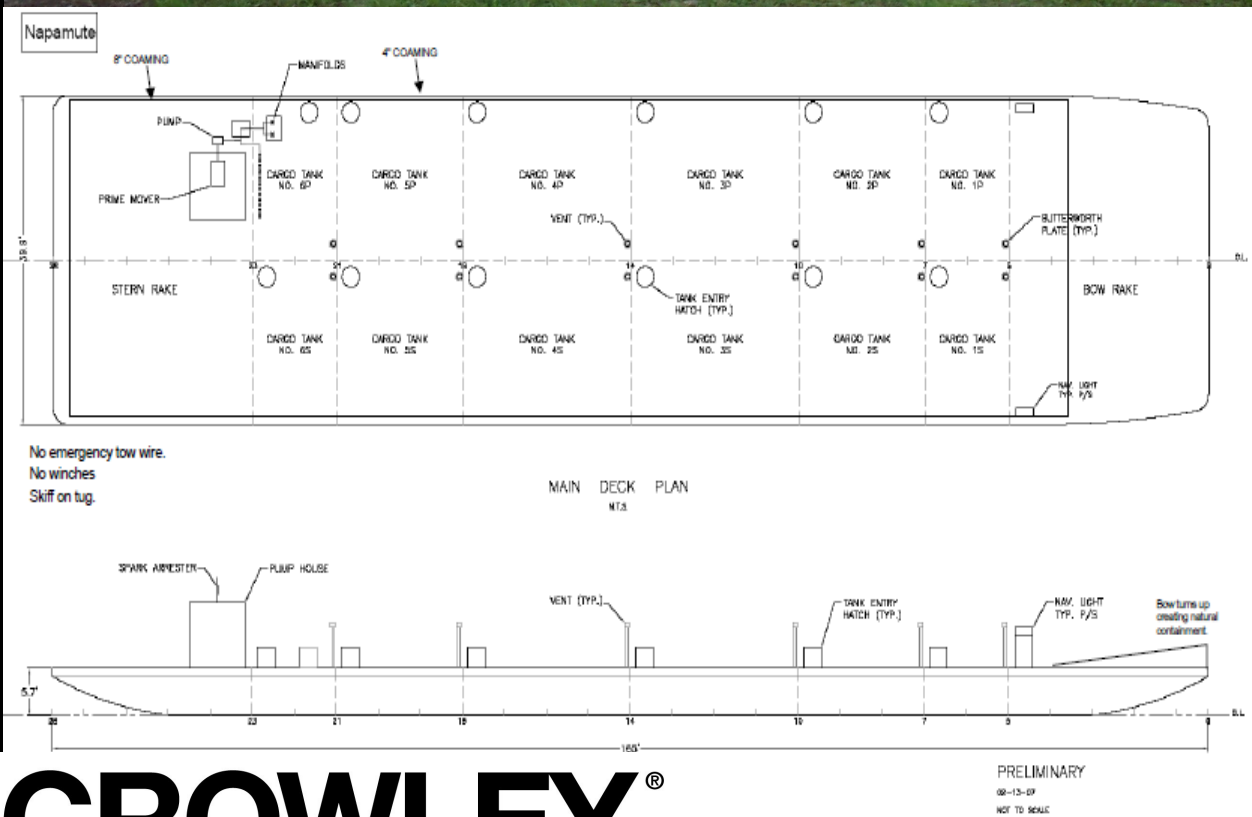

Barge Napamute

CROWLEY[®]
People Who Know[™]

Barge Napamute

Official No./Flag:	583500/USA
Home Port:	San Francisco, CA
Year Built:	1977
GRT:	334
Length:	165.4'
Breadth:	39.9'
Depth:	5.7'
Cargo Capacity BBLs:	4,316
Tanks:	1 P/S: 251 BBLs 2 P/S: 376 BBLs 3 P/S: 502 BBLs 4 P/S: 502 BBLs 5 P/S: 376 BBLs 6 P/S: 251 BBLs
COI Route Permitted:	Rivers
Cargo:	B and Lower